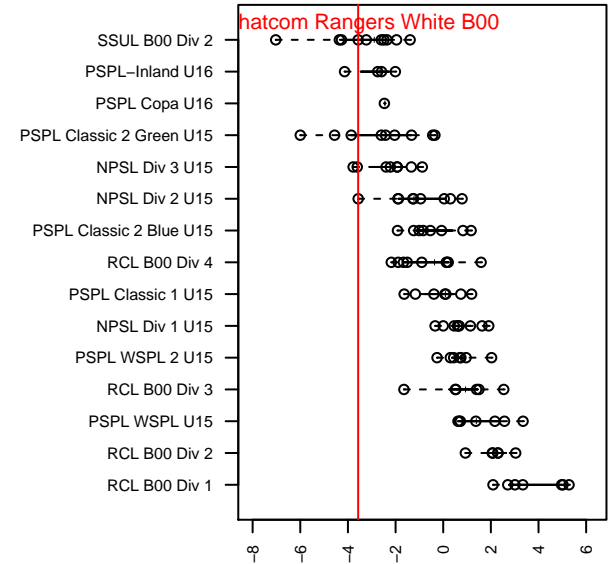

Whatcom Rangers White B00

Whatcom FC Rangers
 Bellingham, WA
 B00 total strength=893
 attack=1.24 defense=1.54
 fall league = NPSL Div 2 U15
 notes= Tafoya 2013

alt names used:
 56 WFC Rangers, BU15 WHITE
 Whatcom FC Ra – BU00 White
 Whatcom FC Rangers BU00 White
 WFC Rangers BU 15 White

Venues played:
 2015 Baker Blast U14–15
 2015 Strawberry Classic BU15
 2015 NPSL Division 2 U15
 2015 Founders Cup B00

Whatcom Rangers White B00
 Dots are actual minus expected GF (blue circles) and GA (red triangles).
 Blue line is smoothed change in attack strength. Red is smoothed change in defense strength.

**attack and defense variance (black dot)
relative to other teams
and top 10 in region**

**attack and defense rating
relative to others at age
and all opponents in last 13 months**

Performance relative to 13 month average